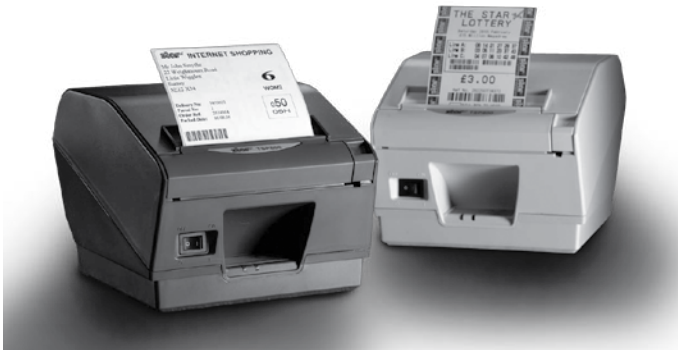

NEW**Star® TSP 800**

Receipt Thermal Printer

**STANDARD FEATURES**

- Direct Thermal
- Small desktop footprint
- Jam-proof patented cutter with full or partial cut
- Wide area printing
- Zoom raster drive allows letter-sized documents to be printed in 4.4 format
- Logo store capability

SPECIFICATIONS**PRINT SPEED:**

1200 dots per second (150 mm/sec)

PRINT WIDTH:

Max 104 mm

RESOLUTION:

203 dpi

BAR CODES:

Yes

OVERALL DIMENSIONS:

180 W x 213 D x 148 H mm

APPROVALS:

ROHS compliant

WARRANTY:

Three-year limited warranty

NEW**Star® TSP 800 RX**

Secured Prescription Printer