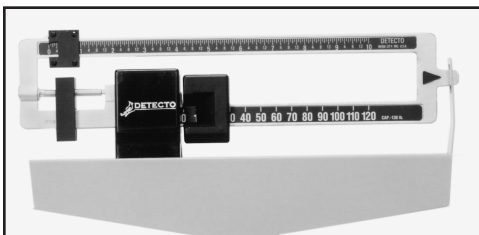

Model 4570 - 130 lb Capacity
Upper beam: 10 lb x 1 oz
Lower beam: 120 lb x 10 lb
Height: 27"
Platform: 10 1/2" x 14 1/2"
Shipping weight: 46 lb