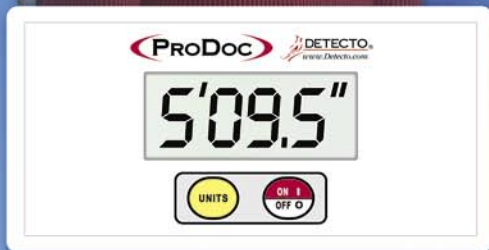

Model
DHRWM

ProDoc™

Professional Doctor Scales for clinical and office use

Obtain Weight, Height,
and BMI Instantly!

Wall-Mount Digital Height Rods

Fast, accurate digital height LCD readouts

- Heavy 480 lb / 220 kg Capacity
- Highly-Accurate 0.2 lb / 0.1 kg Increments
- Automatic Body Mass Index Calculation

Detecto now offers the new ProDoc™ Series Professional Doctor Scale line of products featuring:

- DIGITAL HEIGHT
Convenient digital height displayed on scale
- WEIGH ON ANY SURFACE
Bubble level and adjustable feet
- WEIGHT MEMORY
Stores and recalls up to 4 patient weights
- STAND-ALONE DIGITAL HEIGHT RODS
Large, highly-visible LCD readouts