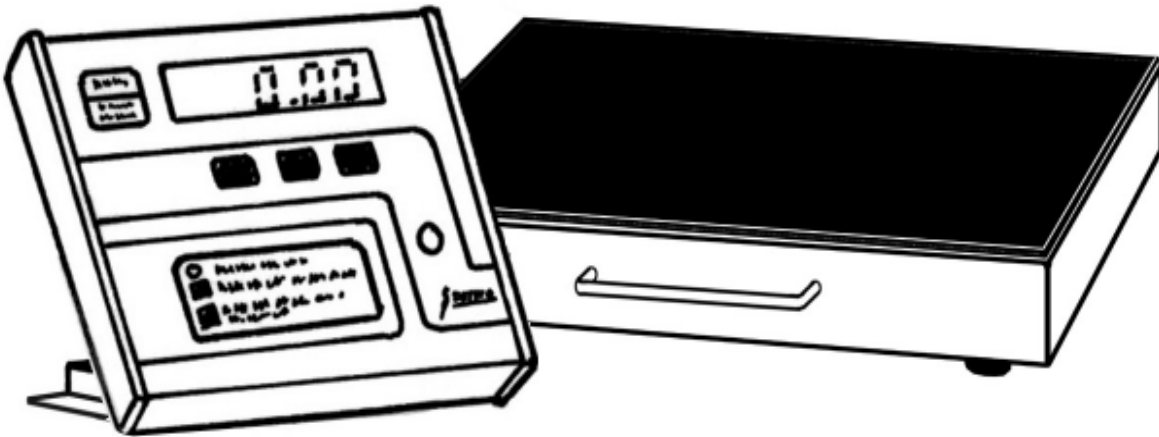

## GP-400-758C Portable Scale

**The perfect scale for those who need a lightweight, portable scale.**

The GP-400-758C, with its detachable indicator and carrying handle, is very lightweight. The large, easy-to-clean platform incorporates a slip-proof mat which, when combined with its nonskid plastic feet, assures stability.

This large capacity, general purpose scale, with its exceptionally sensitive graduations, features automatic zero, auto power off, and motion detector. The indicator has a large, easy-to-read LCD display and operates on conventional "C" size batteries. Instructions are printed on the keypad, making it simple to use.

### Specifications

- **Capacity:** 400 lb x 0.2 lb (180 kg x 0.1 kg)
- **Display:** .7" large, easy-to-read LCD
- **Power:** Six (6) "C" size Alkaline batteries
- **Features:** 758C indicator  
Polyethylene feet  
Slip-proof surface
- **Net Weight:** 14 lb
- **Platform Size:** 18" x 14"
- **Functions:** Automatic zero  
Motion detector  
Auto power off (selectable 1 to 9 minutes)  
On/off, zero, units, hold/release