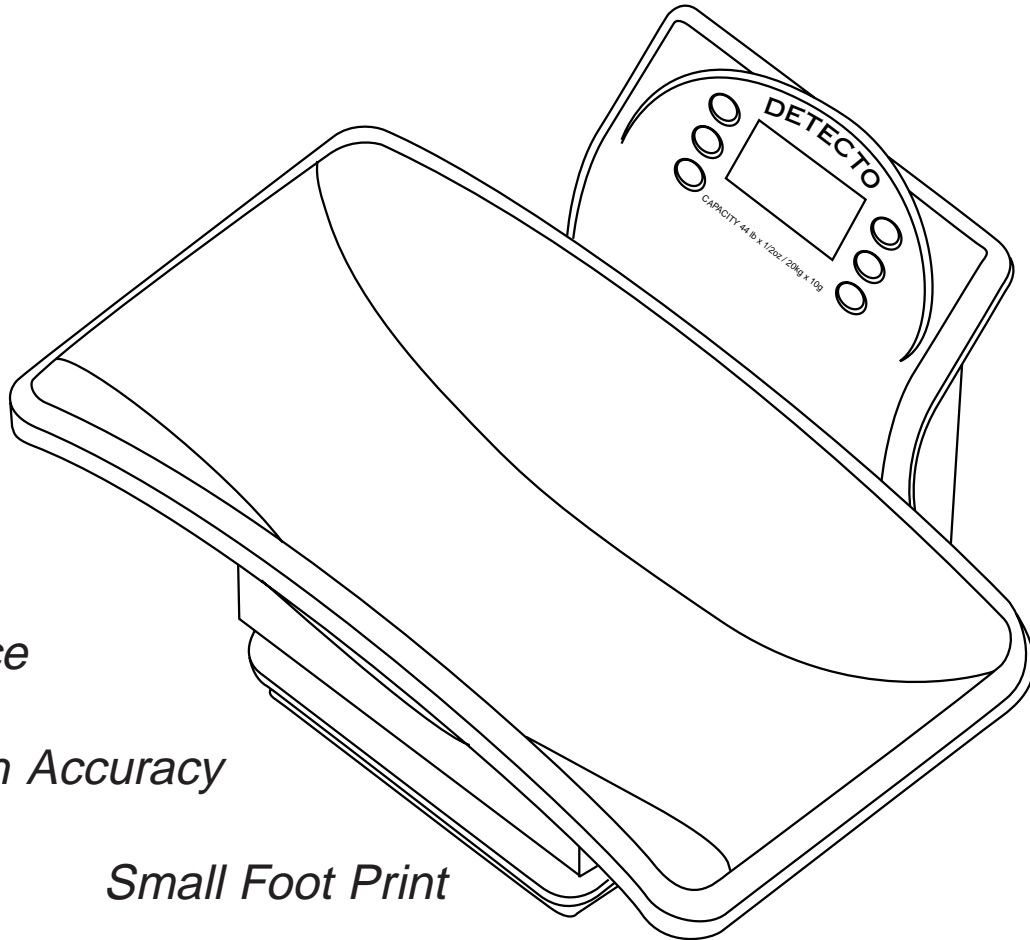

Model 8440 Infant Scale

Low Price

High Accuracy

Small Foot Print

Specifications

Capacity: 44 lb x 1/2 oz / 20 kg x 10 g

Display: 4-3/4 digits LCD 1.0" (25mm) high

Clock function: Time and Date

Memory function: Memory for comparison of current and stored weight

Accuracy: 0.2% +/- 1 digit of reading over 200 grams

Power Source: 6V DC (4 - AA batteries or AC adapter)

Tray Dimensions: 20 1/2" L x 10 3/4" W
(520mm L x 272mm W)

Scale Dimensions: 13" L x 9 3/4" W x 7 1/4" H
(333mm L x 246mm W x 184mm H)

Weight: 8 Lbs (3.5 kg)

Cardinal Scale reserves the right to improve, modify or enhance specifications and features without prior notice