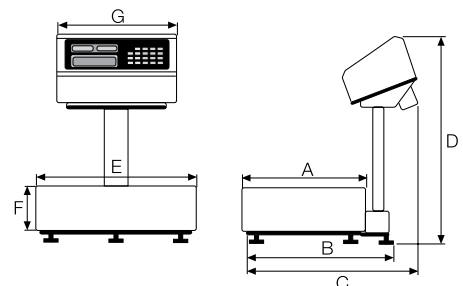

WARRANTY:

Two-year limited warranty

PART # DESCRIPTION CAPACITY

PART #	DESCRIPTION	CAPACITY	PLATFORM DIMENSIONS	EST. SHIP WEIGHT
74346	DS-470SS	6lb x 0.001 lb, 3kg x 0.001 kg, 3,000g x 1g, 96oz x 0.02	9in x 13in	32lb (14kg)
74347	DS-470SS	12lb x 0.002 lb, 6kg x 0.001 kg, 6,000g x 1g, 192oz x 0.05 oz	11in x 14in	34lb (15kg)
74348*	DS-470SS	30lb x 0.005 lb, 15kg x 0.002 kg, 15,000g x 2g, 480oz x 0.1 oz	11in x 14in	34lb (15kg)
74349	DS-470SS	60lb x 0.01 lb, 30kg x 0.005 kg, 30,000g x 5g, 960oz x 0.2 oz	11in x 14in	34lb (15kg)

* Measurement Canada Approved

OPTIONS/ACCESSORIES

73364..... Additional operation manual

PLATFORM DIMENSIONS EST. SHIP WEIGHT

DIMENSIONS			
A	10.9in (262mm)	B	12.3in (312mm)
C	14in (355mm)	D	17.6in (445mm)
E	14.2in (360mm)	F	3.6in (91mm)
G	10.3in (262mm)		

C&M SCALE
 CALL FOR A QUOTE!
www.cmscale.com

Toll Free (800) 243-3721
 Phone # (708) 771-0100
 Fax # (708) 771-0195

PART#	DESCRIPTION	CAPACITY	PLATFORM DIMENSIONS	EST. SHIP WEIGHT
74346.....	DS-470SS.....	6lb x 0.001lb, 3kg x 0.001kg, 3000g x 1g, 96oz x 0.02.....	9 in x 13 in	32lb (14kg).....
74347.....	DS-470SS.....	12lb x 0.002lb, 6kg x 0.001kg, 6000g x 1g, 192oz x 0.05oz	11 in x 14 in.....	34lb (15kg).....
74348*	DS-470SS.....	30lb x 0.005lb, 15kg x 0.002kg, 15000g x 2g, 480oz x 0.1oz	11 in x 14 in.....	34lb (15kg).....
74349.....	DS-470SS.....	60lb x 0.01lb, 30kg x 0.005kg, 30000g x 5g, 960oz x 0.2oz	11 in x 14 in.....	34lb (15kg).....