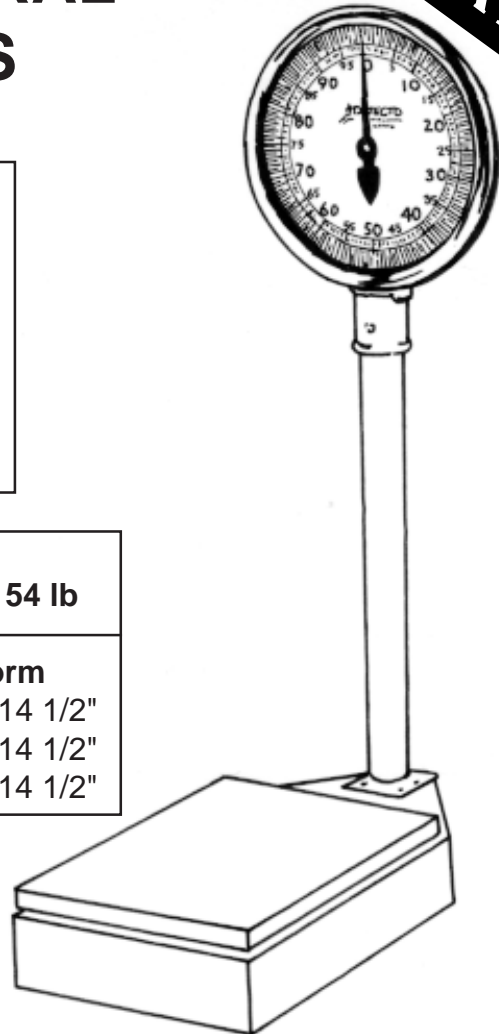

PRODUCT SPECIFICATIONS

INDUSTRIAL GENERAL UTILITY SCALES

4700 & 4800 SERIES

- Options**
- Available in specific heights
 - Available with kilo or libra charts
 - Available with either single or double dials (60 lb models only)
 - Dials facing the platform or running parallel with the sides

Industrial General Utility Scales			
Overall height: 36" • Front face dial • Ship Weight: 54 lb			
Model	Dial Diameter	Capacity	Platform
47100-36	10"	100 lb x 8 oz	10 1/2" x 14 1/2"
47200-36	10"	200 lb x 1 lb	10 1/2" x 14 1/2"
47300-36	10"	300 lb x 1 lb	10 1/2" x 14 1/2"

Industrial Laundry Scales			
Tray size: 18" x 18" x 7" x 5" • Overall height: 36" • Ship Weight: 54 lb • Front face dial			
Model	Dial Diameter	Capacity	Platform
4860-36	10"	60 lb x 2 oz	10 1/2" x 14 1/2"
48100-36	10"	100 lb x 8 oz	10 1/2" x 14 1/2"

Industrial Banana Scales			
Tray size: 18" x 18" x 4" • Overall height: 36" • Ship Weight: 54 lb			
• Front face dial available with single or double dials in kilos or libras			
Model	Dial Diameter	Capacity	Platform
4860-36B	10"	60 lb x 2 oz	10 1/2" x 14 1/2"
48100-36B	10"	100 lb x 8 oz	10 1/2" x 14 1/2"